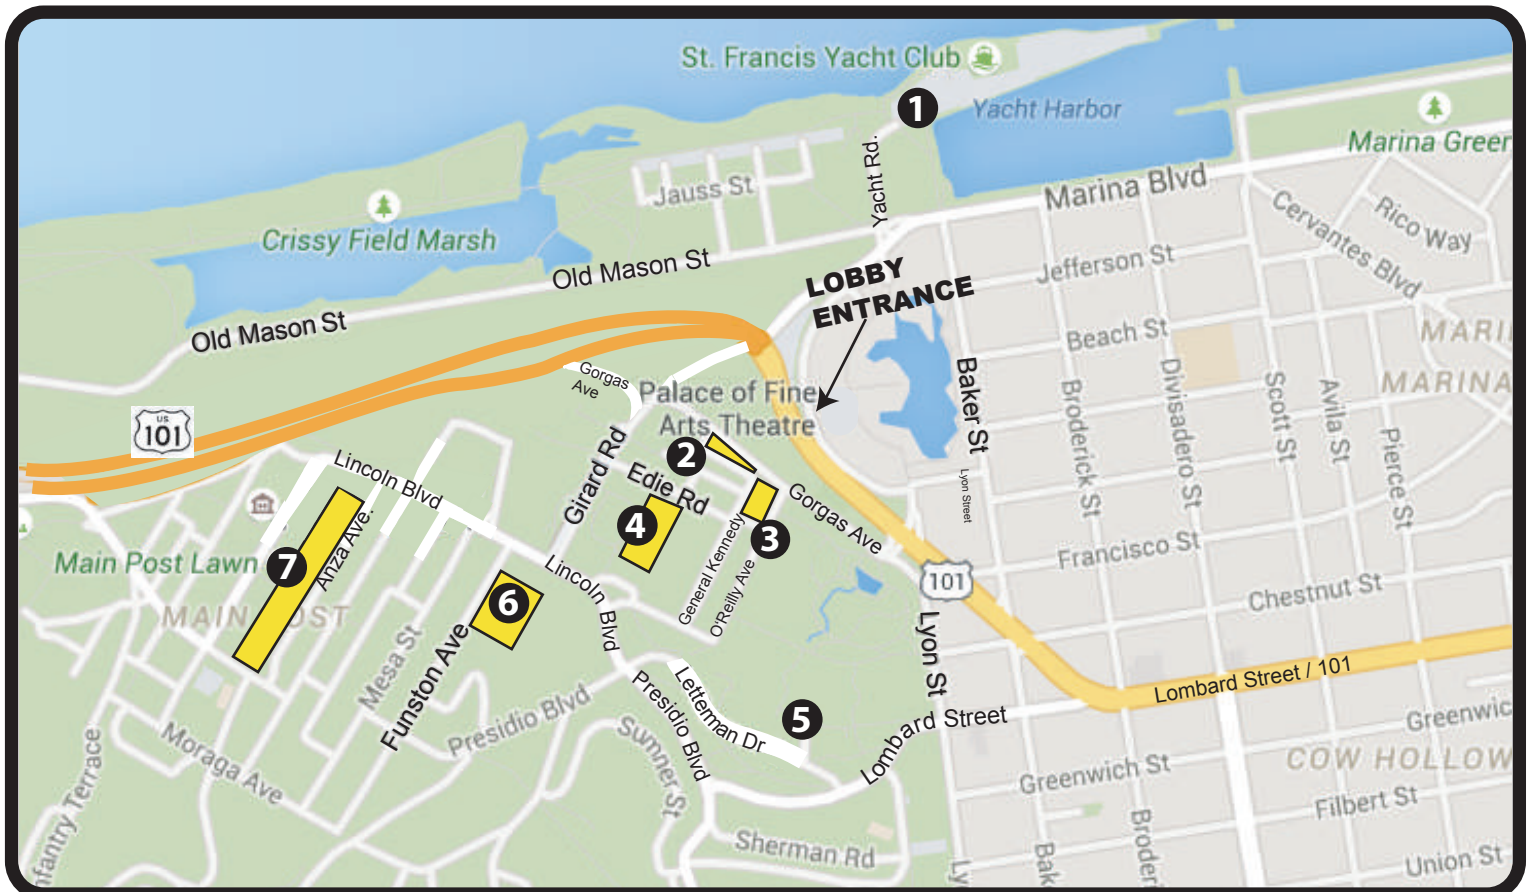

---

**1** **SF YACHT CLUB**  
99 Yacht Rd  
Free

**2** **PRESIDIO BIRMINGHAM RD LOT**  
Birmingham Rd  
\$1.20 hr, free after 6pm

**3** **PRESIDIO GENERAL KENNEDY AVE LOT**  
Gen Kennedy Ave / Gorgas Ave  
\$1.20 hr, free after 6pm

**4** **PRESIDIO EDIE RD LOT**  
1040 Edie Rd / Kendall Sr  
\$1.20 hr, free after 6pm

**5** **LETTERMAN DIGITAL ARTS CTR VISITORS LOT**  
One Letterman Dr  
\$5 flat rate

**6** **PRESIDIO FUNSTON AVE LOT (YMCA)**  
65 Funston Ave / Lincoln Blvd

**7** **PRESIDIO ANZA AVE LOT**  
Anza Ave / Lincoln Blvd  
\$1.20 hr, free after 6pm

**Enter the parking lot names into Google maps for driving directions.**

# TRAFFIC FLOW PALACE OF FINE ARTS TO GORGAS AVE